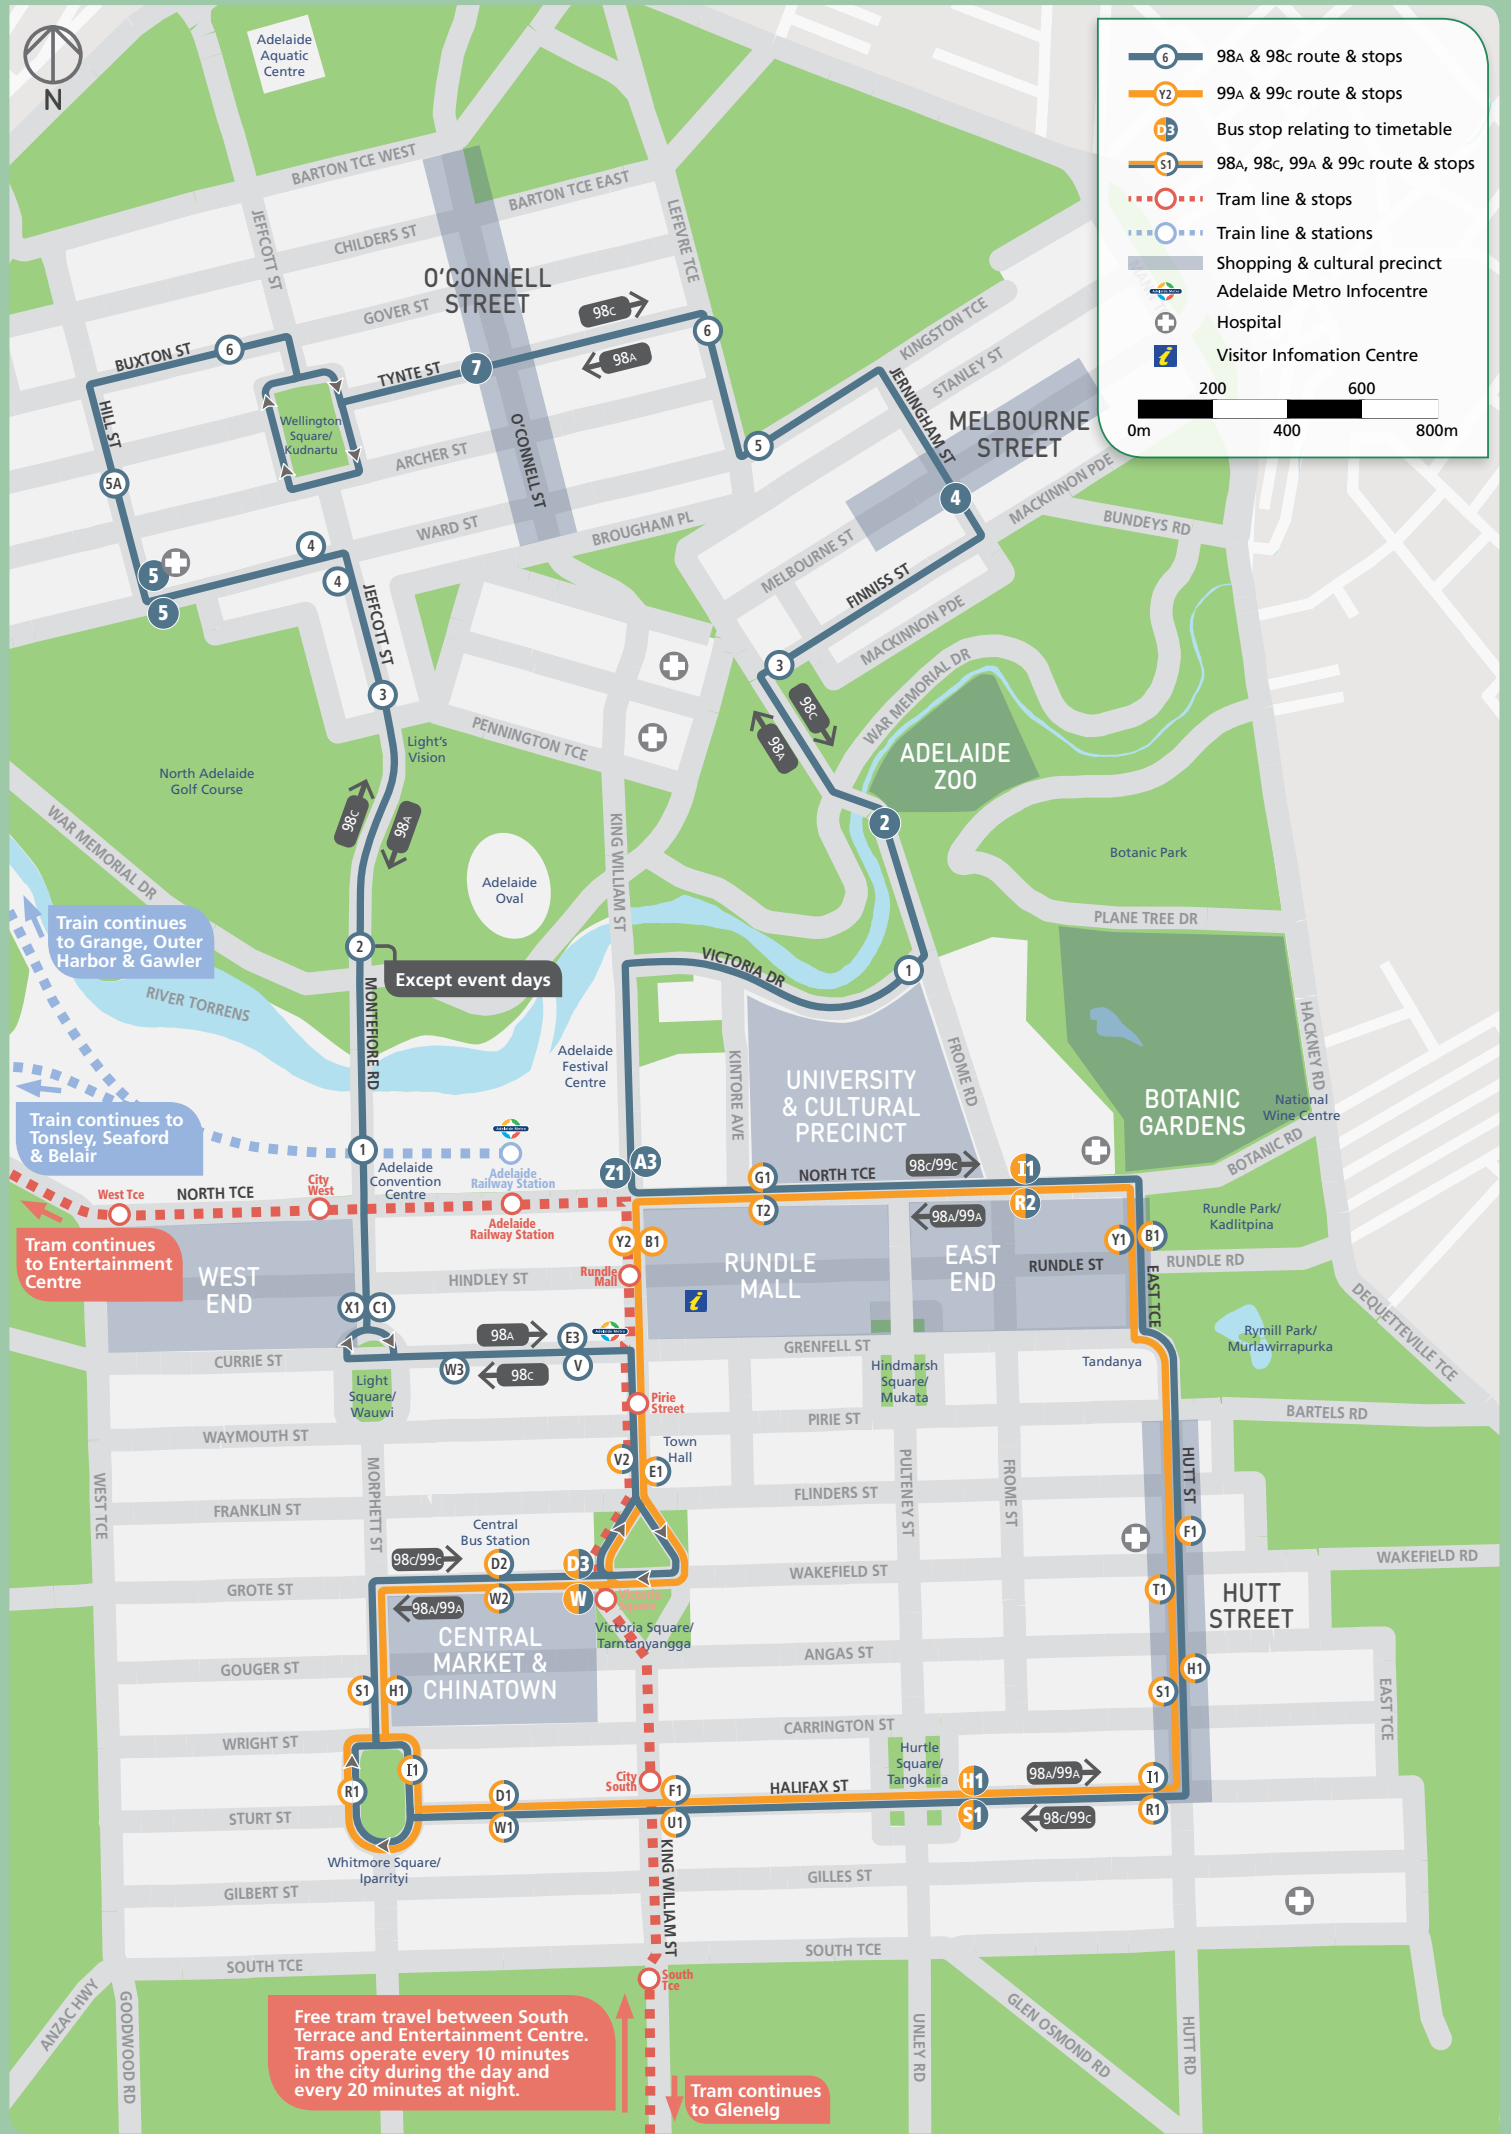

- 98A & 98c route & stops
- 99A & 99c route & stops
- Bus stop relating to timetable
- 98A, 98c, 99A & 99c route & stops
- Tram line & stops
- Train line & stations
- Shopping & cultural precinct
- Adelaide Metro Infocentre
- Hospital
- Visitor Information Centre

0m      200      400      600      800m

Train continues to Grange, Outer Harbor & Gawler

Train continues to Tonsley, Seaford & Belair

Tram continues to Entertainment Centre

Except event days

Free tram travel between South Terrace and Entertainment Centre. Trams operate every 10 minutes in the city during the day and every 20 minutes at night.

Tram continues to Glenelg